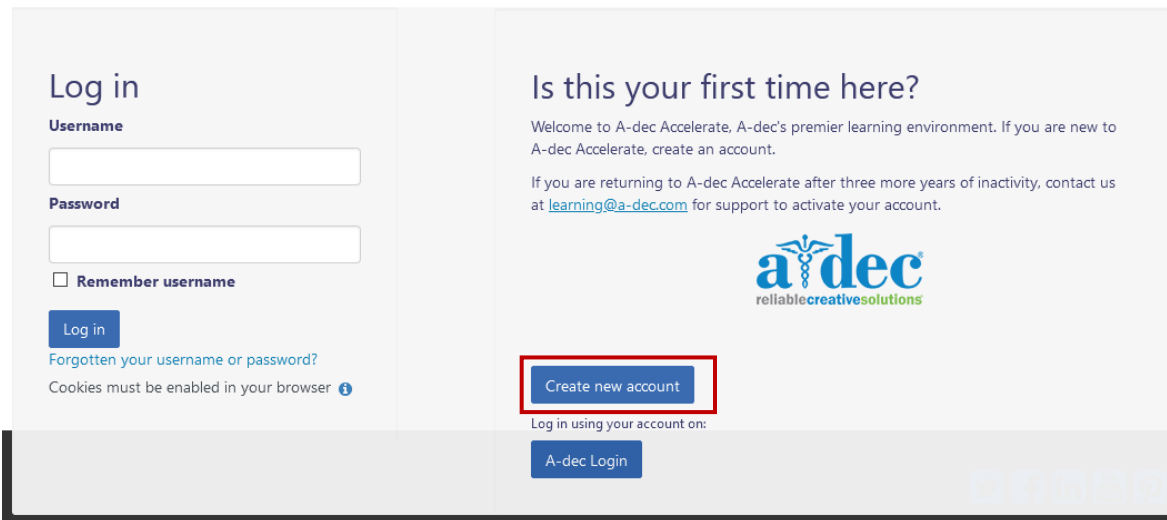

A-dec Accelerate Account Creation Instructions

To access A-dec Accelerate, A-dec's dealer training site, go to <https://a-dec.com/training> to be directed to the A-dec Accelerate homepage.

Select the **Log in** button in the top right corner to access the log in page.

Select the **Create new account** button and complete all the required fields that are marked by an asterisk.

New account

There are required fields in this form marked *.

▼ Collapse all

▼ Choose your username and password